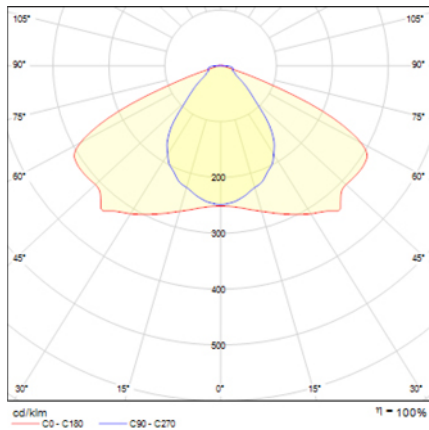

Emergency Lighting
Ref. VVE

UNE 60598-2-22
230V 50/60HZ

Emergency Lighting: VÍA LED. Reference: VVE, manufactured by Normalux. Lumens: 205 lm. Autonomy (h): 1 h. Operating mode: Non Maintained. Installation: Recessed Mounting. Light source: Led. Battery of: Ni-Cd 3,6V/750mAh. IP: 20. IK: 04. Version: Standard. Color: White. Casing: Self-Extinguishing ABS+PC. Voltage: 230V 50/60Hz. Dimensions (mm): 50 x 35 x 33 mm. Manufactured according UNE 60598-2-22 regulations.

Lumens	205 lm
Color temperatures (K)	5700
Light source	Led
Autonomy (h)	1h
Battery	Ni-Cd 3,6V/750mAh
Power (W)	1W
Operating mode	Non Maintained
Class	II
IP	20
IK	04

Photometric data:

Dimensions (mm):